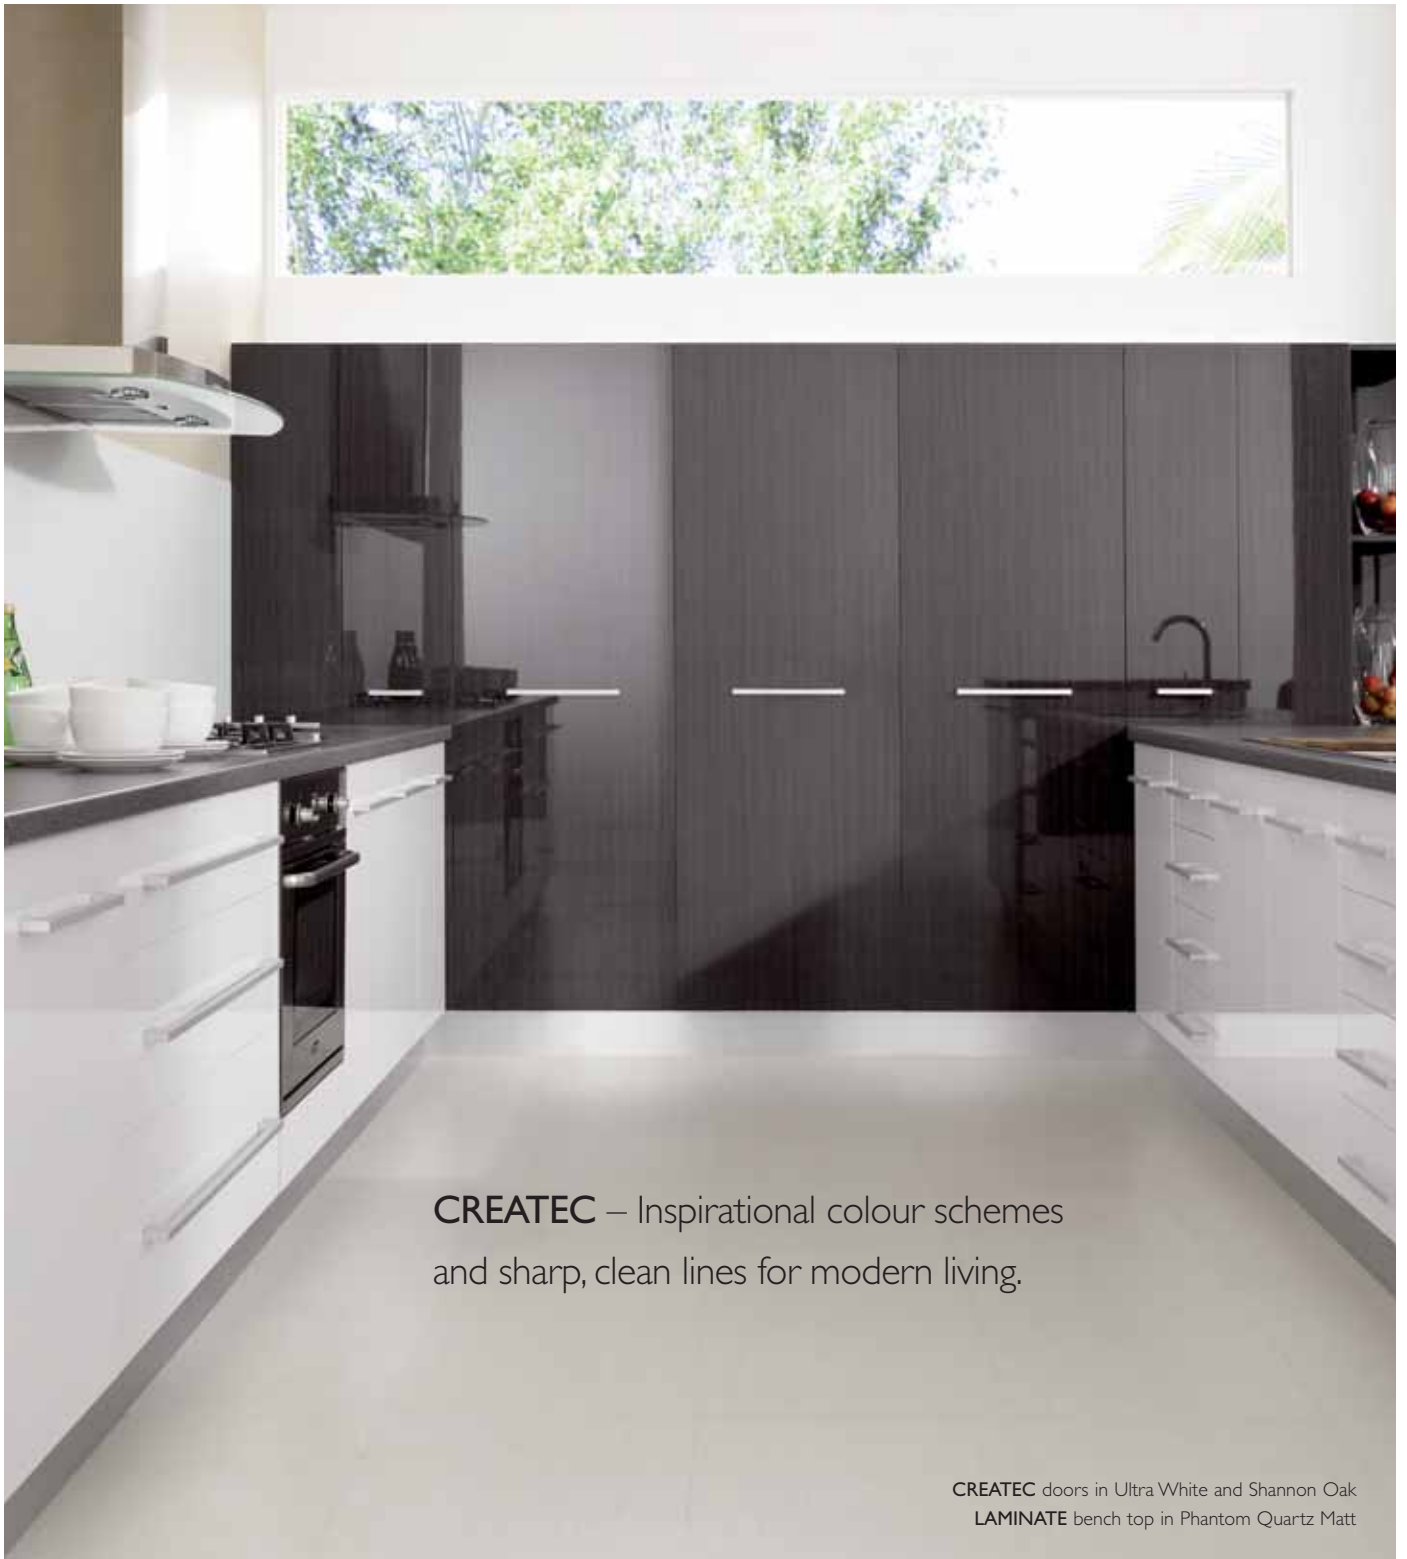

CREATEC – Inspirational colour schemes
and sharp, clean lines for modern living.

CREATEC doors in Ultra White and Shannon Oak
LAMINATE bench top in Phantom Quartz Matt