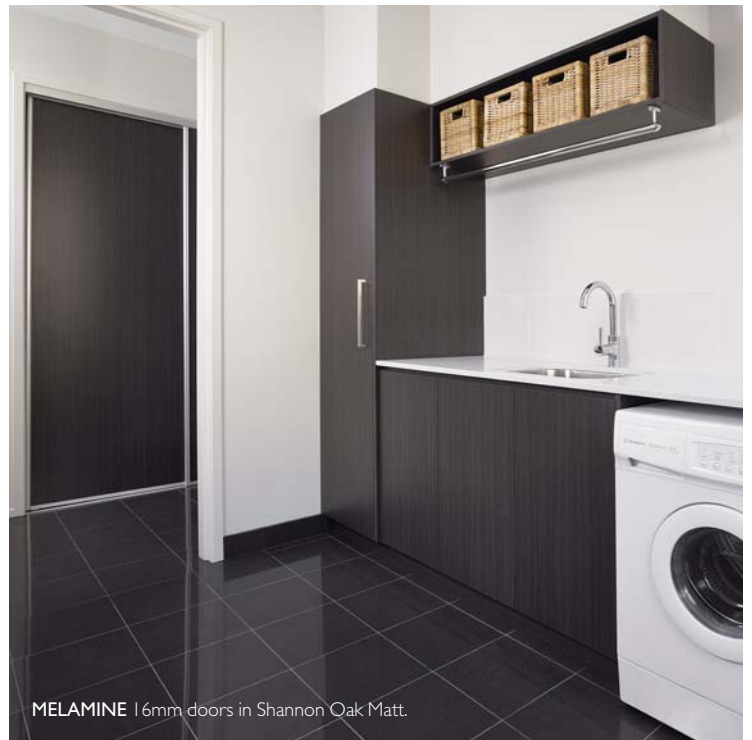

EVOLUTION range available in 18mm E-Zero MR MDF 2400 x 1200mm and 3100 x 1200mm.

ALUMINIUM doors in 42mm Satin Aluminium frame with Starphire White Glass.

CREATEC 18mm doors in Hazel Strata

MELAMINE 16mm doors in New Barron Alder Sheen.