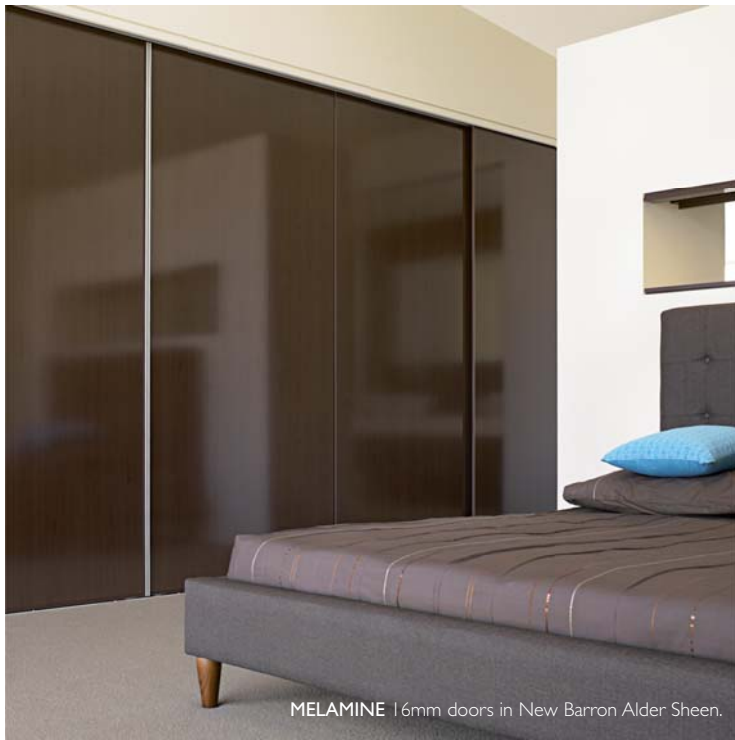

EVOLUTION range available in 18mm E-Zero MR MDF 2400 x 1200mm and 3100 x 1200mm.

ALUMINIUM doors in 42mm Satin Aluminium frame with Starphire White Glass.

CREATEC 18mm doors in Hazel Strata

MELAMINE 16mm doors in New Barron Alder Sheen.